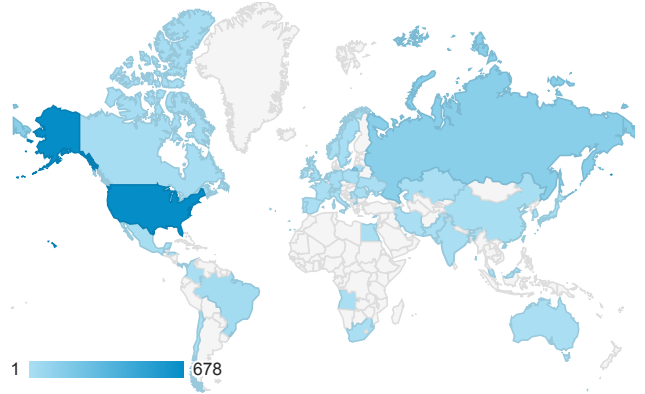

## Visits

## Location

## Pageviews

**7,164**  
% of Total: 100.00% (7,164)

## Pages per visit

**7.11**  
Avg for View: 7.11 (0.00%)