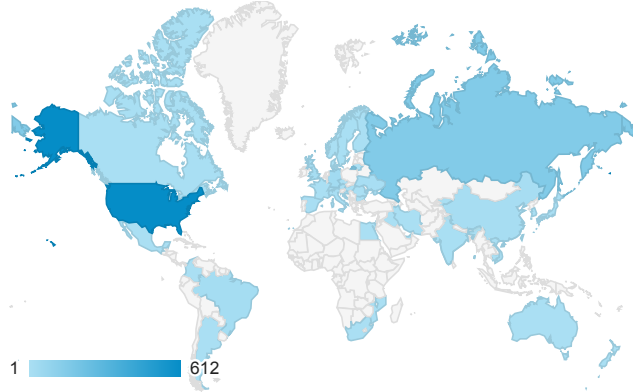

Pageviews

6,829

% of Total: 100.00% (6,829)

Pages per visit

7.15

Avg for View: 7.15 (0.00%)

Session duration

00:08:30

Avg for View: 00:08:30 (0.00%)

Bounce rate

58.01%

Avg for View: 58.01% (0.00%)

Location

New VS returning visitors

New Visitor Returning Visitor

Demographics - Gender