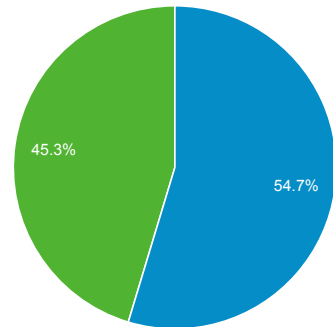

Avg for View: 00:08:30 (0.00%)

Bounce rate

58.01%

Avg for View: 58.01% (0.00%)

Location

New VS returning visitors

New Visitor Returning Visitor

Demographics - Gender

male female