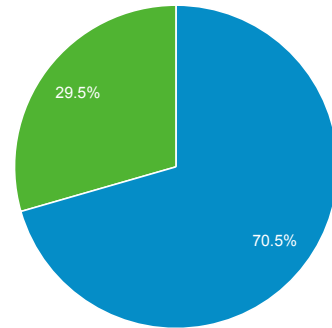

LungMAP

Jun 1, 2015 - Jul 1, 2015

Some data in this report may have been removed when a threshold was applied. [Learn more](#)

Visitors

Pageviews

Pages per visit

Session duration

Bounce rate

Location

New VS returning visitors

■ New Visitor ■ Returning Visitor

Demographics - Gender

■ male ■ female