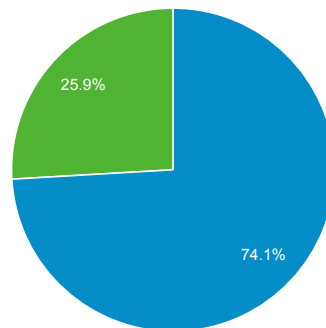

Bounce rate

73.15%

Avg for View: 73.15% (0.00%)

Location

New VS returning visitors

■ New Visitor ■ Returning Visitor

Demographics - Gender

■ male ■ female