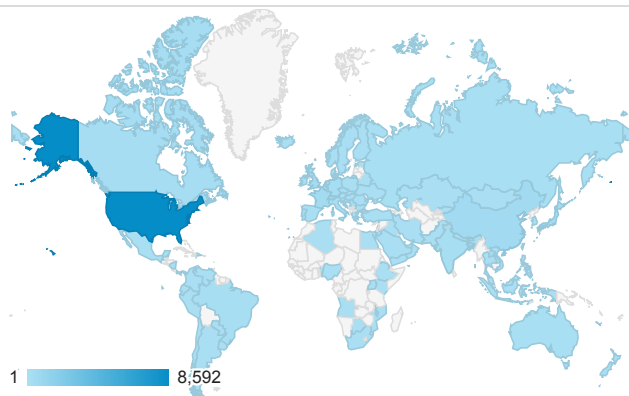

# LungMAP

Jan 1, 2018 - Dec 31, 2018

Some data in this report may have been removed when a threshold was applied. [Learn more](#)

**All Users**  
100.00% Sessions

## Location

## Pageviews

**77,685**

% of Total: 100.00% (77,685)

● Users

### Pages per visit

**6.61**

Avg for View: 6.61 (0.00%)