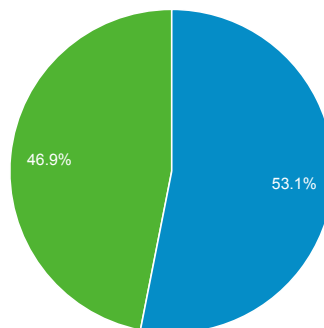

## New VS returning visitors

■ New Visitor ■ Returning Visitor

## Pageviews

**77,685**

% of Total: 100.00% (77,685)

● Users

### Pages per visit

**6.61**

Avg for View: 6.61 (0.00%)