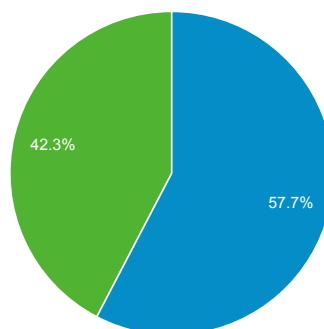

Demographics - Gender

■ male ■ female